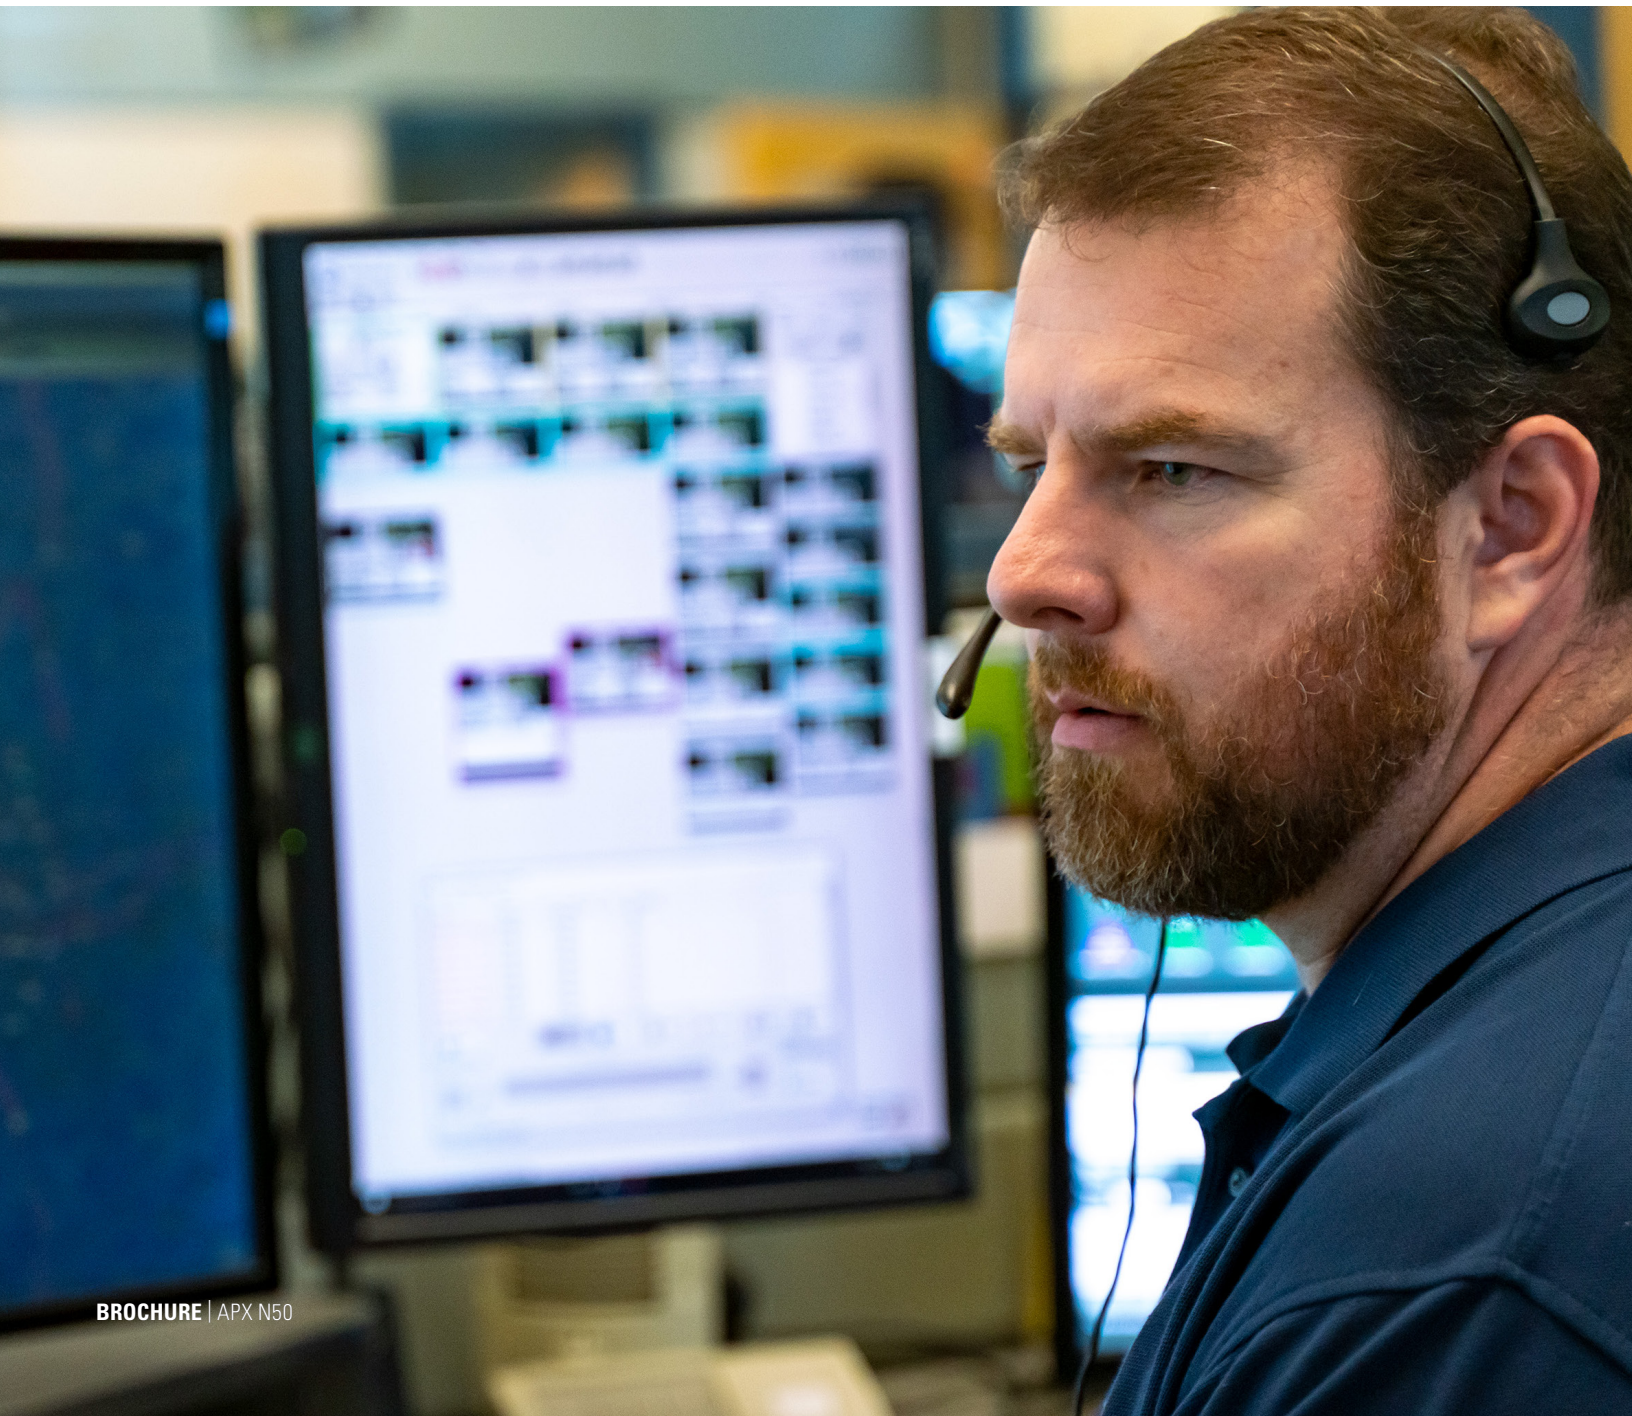

SECURE COMMUNICATIONS. EFFICIENTLY MANAGED.

MACE HARDWARE PROTECTED

Protect sensitive information from eavesdroppers. Multiple hardware encryption algorithms including 256-bit AES, DES and ADP can be loaded to a MACE hardware encryption module that stores up to 48 keys and meets FIPS 140-3 level 1, level 3 and FIPS 197 standards. Securely update encryption keys with over-the-air rekeying (OTAR).

OPTIMIZE FLEET MANAGEMENT

Optimize fleet management by programming radios online in batches over Wi-Fi or OTAP, or use to CPS for basic one-by-one offline programming.

Managing a large fleet of radios can be complex, especially when your team requests changes to fielded radios. Leverage Radio Management to view your entire fleet from a single interface and efficiently push batch programming changes in minutes. Our team of experts is here to guide your transition from CPS to our advanced software programming platforms, whether you use a cable, Wi-Fi or OTAP.